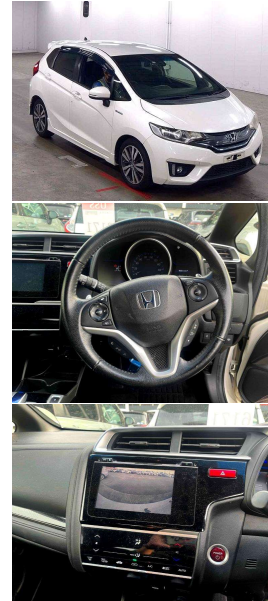

2014 Honda Fit Sport Hybrid 1500cc / Cruise /

VEHICLE INFORMATION

Cash Price

Includes GST

\$15,380

+ on-road-costs

Finance this vehicle from only

\$74.83

per week*

Gain peace of mind with Mechanical Breakdown Insurance. Ask us how.

Body

5 door, Hatchback

Odometer

79,669 km

Engine

1500 cc