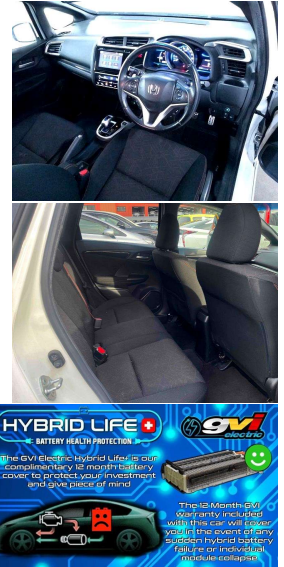

2014 Honda Fit Sport Hybrid 1500cc / Cruise /

VEHICLE INFORMATION

Cash Price

Includes GST

\$15,380

+ on-road-costs

Finance this vehicle from only

\$74.83

per week*

Gain peace of mind with Mechanical Breakdown Insurance. Ask us how.

Body

5 door, Hatchback

Odometer

79,669 km

Engine

1500 cc