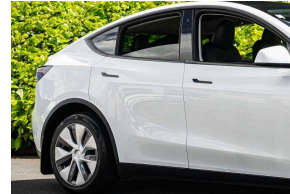

2022 Tesla Model Y Glass Roof / Autopilot /

VEHICLE INFORMATION

Cash Price

Includes GST

\$48,280

+ on-road-costs

Body

5 door, Hatchback