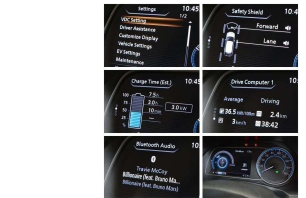

2017 Nissan Leaf 40G 87% SOH Eng Dash,

VEHICLE INFORMATION

Cash Price

Includes GST

\$20,380

+ on-road-costs

Finance this vehicle from only

\$97.73

Fuel Type

Electric

Transmission

Auto

Fuel Saver Rating

6 out of 6 stars

VIN

-