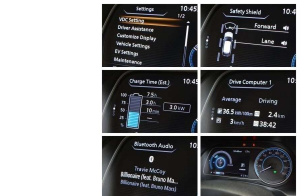

2017 Nissan Leaf 40G Leather BOSE / Pro