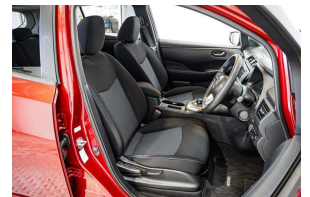

2018 Nissan Leaf 40S Full English Apple

We have helped Thousands of Kiwis make the move to Electric - ⚡ EVLife!