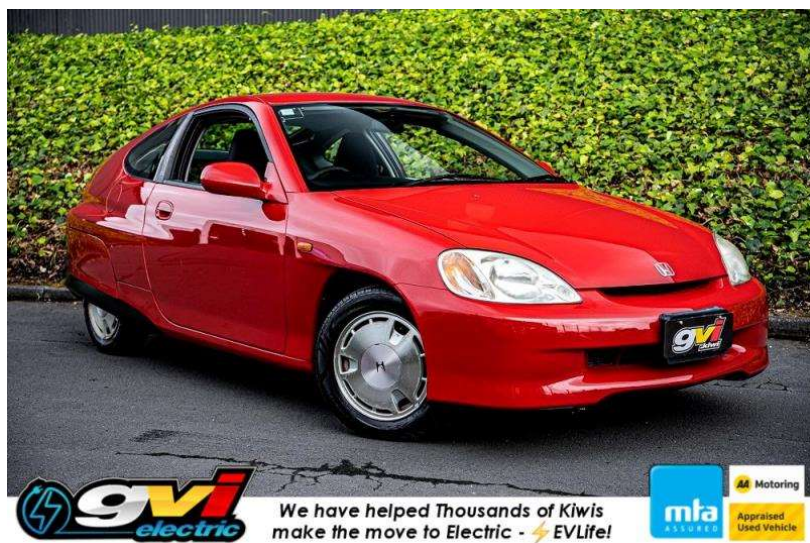

2000 Honda Insight Hybrid Gen 1 / New Hybrid

VEHICLE INFORMATION

Cash Price

Includes GST

\$19,880

+ on-road-costs

Finance this vehicle from only

\$93.07

per week*

Gain peace of mind with Mechanical Breakdown Insurance. Ask us how.

Body
2 door, Coupe

Odometer
98,004 km

Engine
1000 cc

Fuel Type
Hybrid

Transmission
5 Speed

Fuel Saver Rating
-

VIN
-

Reg No.
-

Ext Colour
Red

History
-

Seats
2 seats

Interior
-

Audio
-

Stock ID
50751

Features / Comments

With styling straight out of a 90's SciFi movie the First Generation Insight Hybrid is one of the most iconic Hondas ever produced This is a stunner and with 5 Speed Manual it is a genuine rare beast and an instant JDM classic