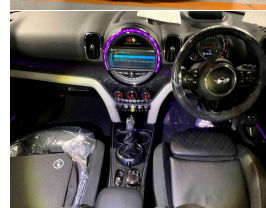

2017 Mini Countryman Cooper S E All4 PHEV

We have helped Thousands of Kiwis make the move to Electric - EVLife!

VEHICLE INFORMATION

Cash Price

Includes GST

\$54,880

+ on-road-costs

Finance this vehicle from only

-

Reg No.

-

Ext Colour

Grey

History

-

Seats