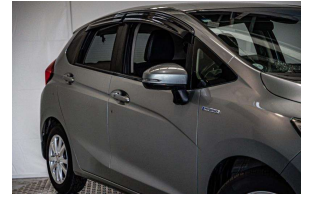

2014 Honda Fit Hybrid 1500cc 62kms / Cruise /

VEHICLE INFORMATION

Cash Price

Includes GST

\$13,880

+ on-road-costs

Body

5 door, Hatchback

Reg No.

-

Odometer

62,472 km

Ext Colour

Silver

Engine

1500 cc

History

-

Fuel Type

Hybrid

Seats

5 seats

Transmission

Auto