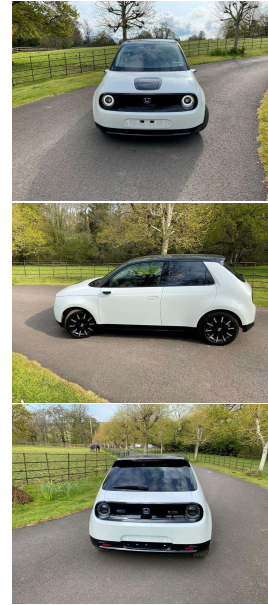

# 2020 Honda E Advance 35.5kWh / Ex-Demo