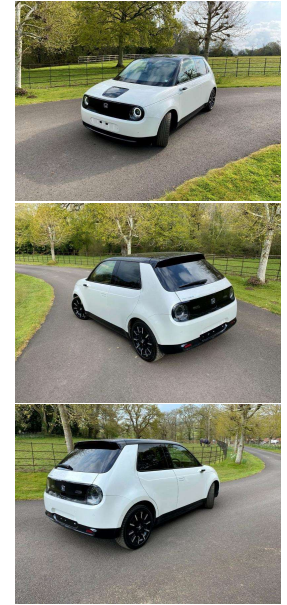

# 2020 Honda E Advance 35.5kWh / Ex-Demo