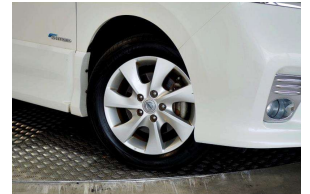

2012 Nissan Serena Hybrid 8 Seater / Highway

VEHICLE INFORMATION

Cash Price

Includes GST

\$14,880

+ on-road-costs

Body

5 door, People Mover