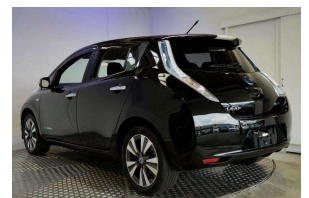

2014 Nissan Leaf 24G Gen 2 BOSE / 360 View

VEHICLE INFORMATION

Cash Price
Includes GST

\$15,880

+ on-road-costs

Finance this vehicle from only

\$72.49

per week*

Gain peace of mind with Mechanical Breakdown Insurance. Ask us how.

Body
5 door, Hatchback

Odometer
60,025 km

Engine
-

Fuel Type
Electric

Transmission
Auto

Fuel Saver Rating
-

VIN
-

Battery health and range expectation:
- Nice healthy 76% SOH Battery at most recent Leafspy
- Will deliver approx. 115kms on a 100% charge*

- 2014 Nissan Leaf 24G Aero Gen 2
Crisp sporty example in Space Black
- Factory Leaf G Alloy Wheels
 - Front Driving Lights
 - Solar Rear Spoiler
 - BOSE Premium Audion Package
 - 360 Degree Around View Camera
 - Multiple Airbags and ABS Brakes