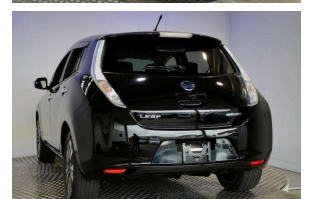

2014 Nissan Leaf 24G Gen 2 BOSE / 360 View

VEHICLE INFORMATION

Cash Price
Includes GST

\$15,880

+ on-road-costs

Finance this vehicle from only

\$72.49

per week*

Gain peace of mind with Mechanical Breakdown Insurance. Ask us how.

Body
5 door, Hatchback

Odometer
60,025 km

Engine
-

Fuel Type
Electric

Transmission
Auto

Fuel Saver Rating
-

VIN
-

Battery health and range expectation:
- Nice healthy 76% SOH Battery at most recent Leafspy
- Will deliver approx. 115kms on a 100% charge*

- 2014 Nissan Leaf 24G Aero Gen 2
Crisp sporty example in Space Black
- Factory Leaf G Alloy Wheels
 - Front Driving Lights
 - Solar Rear Spoiler
 - BOSE Premium Audion Package
 - 360 Degree Around View Camera
 - Multiple Airbags and ABS Brakes