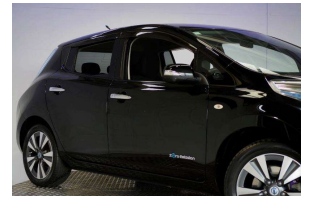

2014 Nissan Leaf 24G Gen 2 BOSE / 360 View

VEHICLE INFORMATION

Cash Price
Includes GST

\$15,880

+ on-road-costs

Finance this vehicle from only

\$72.49

per week*

Gain peace of mind with Mechanical Breakdown Insurance. Ask us how.

Body
5 door, Hatchback

Odometer
60,025 km

Engine
-

Fuel Type
Electric

Transmission
Auto

Fuel Saver Rating
-

VIN
-

Reg No.
-

Ext Colour
Black

History
-

Seats
5 seats

Interior
-

Audio
-

Stock ID
49493

Features / Comments

Battery health and range expectation:
- Nice healthy 76% SOH Battery at most recent Leafspy
- Will deliver approx. 115kms on a 100% charge*

- 2014 Nissan Leaf 24G Aero Gen 2
Crisp sporty example in Space Black
- Factory Leaf G Alloy Wheels
 - Front Driving Lights
 - Solar Rear Spoiler
 - BOSE Premium Audion Package
 - 360 Degree Around View Camera
 - Multiple Airbags and ABS Brakes