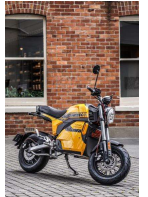

# 2020 Go Charged Velociraptor Café Racer

### Body

1 door