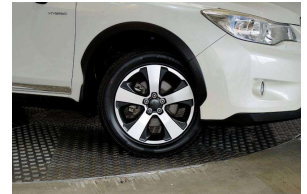

2013 Subaru XV Hybrid 4WD EyeSight Cruise /

VEHICLE INFORMATION

Cash Price

Includes GST

\$19,280

+ on-road-costs

Finance this vehicle from only

\$87.10