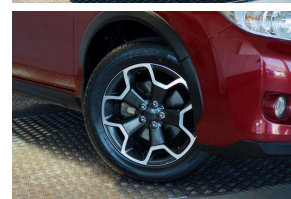

2014 Subaru XV Hybrid 4WD FCM / LDW /

VEHICLE INFORMATION

Cash Price

Includes GST

\$20,880

+ on-road-costs

Finance this vehicle from only

\$93.97