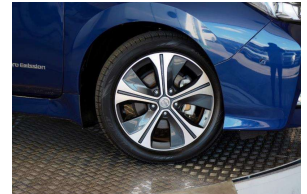

# 2017 Nissan Leaf 40G Full English Pro Pilot /

Ext Colour  
Blue

Engine  
-

History  
-

Fuel Type  
Electric

Seats  
5 seats

Transmission  
Auto

Interior  
-

Fuel Saver Rating  
-