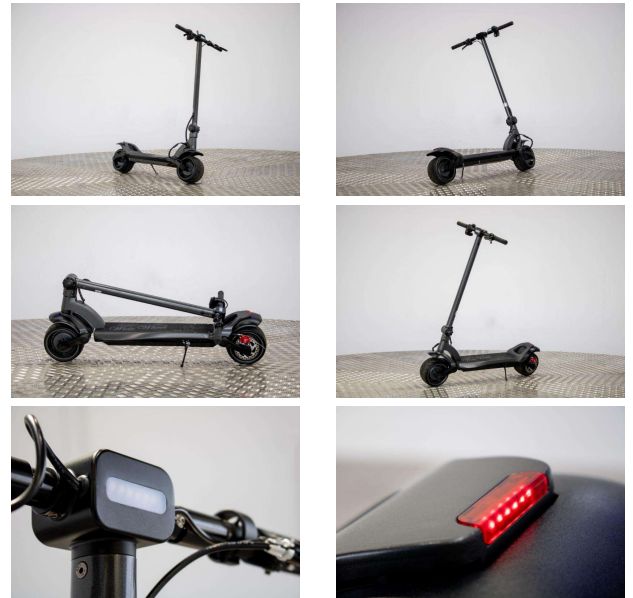

2019 Mercane Wide Wheel Dual Motor 1,000w

VEHICLE INFORMATION

Cash Price

Includes GST

\$1,995

+ on-road-costs

Finance this vehicle from only

\$13.91

Reg No.

-

Ext Colour

Black

History

-

Seats

1 seats

Interior

-

Audio

-

Stock ID

45479

Features / Comments

The new 2019 WideWheel is the most dynamic 8 electric scooter weve ever tried. With front and rear suspension and ridiculously wide 100mm tires, its incredibly comfortable even when on uneven terrain. Due to the extra wide wheel profile, the WideWheel can provide better stability when turning and traction on a wet surface.

WideWheel boasts dual high-powered 48V 500W BLDC hub motors which offers excellent hill climbing torque and improved riding performance for more demanding riding conditions. The wheel assemblies are designed to adjust to uneven terrain, providing a smoother ride.