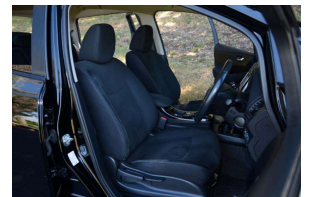

2014 Nissan Leaf 24G Aero Inc Batt Warranty!