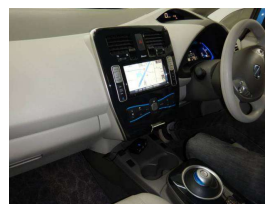

2011 Nissan Leaf G 10Bars * Side A/Bags *

VEHICLE INFORMATION

Cash Price

Includes GST

\$13,280

+ on-road-costs

Finance this vehicle from only

\$67.24

VIN
-

Reg No.

-

Ext Colour
Blue

History
-

Seats
5 seats

Interior
-

Audio
-