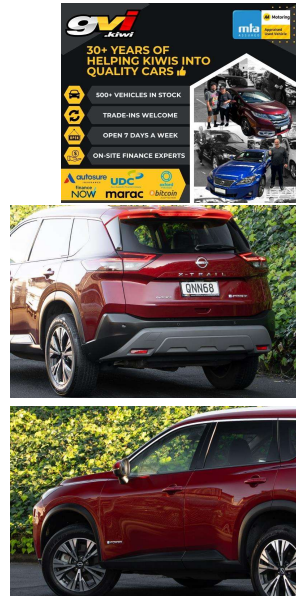

2024 Nissan X-Trail ST-L e-Power E-4orce

VEHICLE INFORMATION

Cash Price

Includes GST

\$43,880

+ on-road-costs

Finance this vehicle from only

\$205.33

per week*

Gain peace of mind with Mechanical Breakdown Insurance. Ask us how.

Body

5 door, 4WD

Odometer

21,542 km

Engine

1500 cc

Interior

-

Audio

-

Stock ID

62140

Features / Comments

- New Shape Nissan Xtrail 4x4 Black Leather Interior Huge boot and ground clearance make this a great kiwi SUV Loaded with all the modern features -