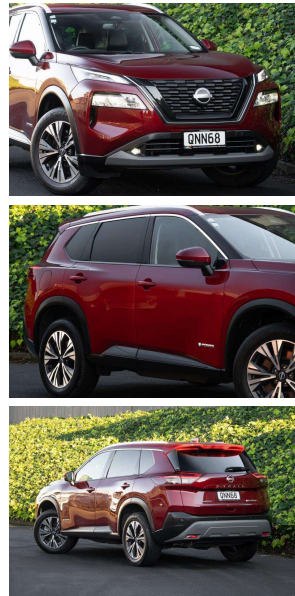

2024 Nissan X-Trail ST-L e-Power E-4orce

VEHICLE INFORMATION

Cash Price

Includes GST

\$43,880

+ on-road-costs

Finance this vehicle from only

\$205.33

per week*

Gain peace of mind with Mechanical Breakdown Insurance. Ask us how.

Body

5 door, 4WD

Odometer

21,542 km

Engine

1500 cc

Interior

-

Audio

-

Stock ID

62140

Features / Comments

- New Shape Nissan Xtrail 4x4 Black Leather Interior Huge boot and ground clearance make this a great kiwi SUV Loaded with all the modern features -