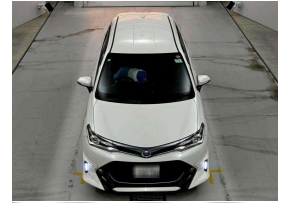

2016 Toyota Corolla Fielder Hybrid WXB Aero

VEHICLE INFORMATION

Cash Price

Includes GST

\$18,160

+ on-road-costs

Finance this vehicle from only

\$87.56

per week*

Gain peace of mind with Mechanical Breakdown Insurance. Ask us how.

Body
5 door, Station Wagon

Odometer
102,657 km

Engine
1500 cc

Fuel Type
Hybrid

Transmission
Automatic

Fuel Saver Rating
-