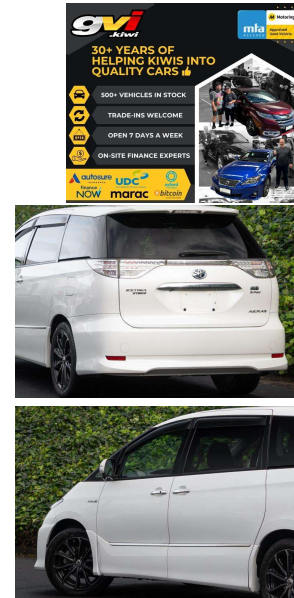

2014 Toyota Estima Hybrid Aeras Premium /

VEHICLE INFORMATION

Cash Price

Includes GST

\$22,560

+ on-road-costs

Finance this vehicle from only

\$107.71

per week*

Gain peace of mind with Mechanical Breakdown Insurance. Ask us how.

Body

5 door, People Mover

Odometer

111,077 km

Engine

2400 cc

Reg No.

-

Ext Colour

White

History

-

Seats

7 seats

Interior

-

Audio

-

Stock ID

61890

Features / Comments

- High Spec Facelift Estima AWD Hybrid 7 Seater This ultimate MPV if you like saving on gas Loaded with features and luxury including Captain Chairs, EV Mode & Cruise Control-