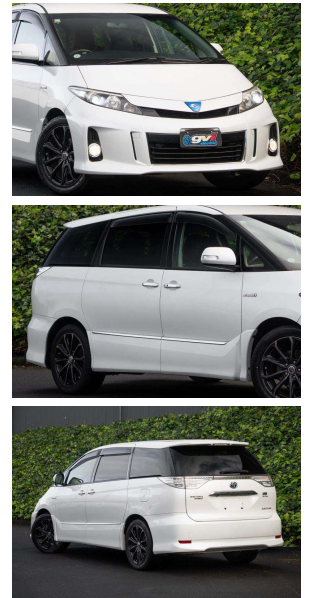

2014 Toyota Estima Hybrid Aeras Premium /

VEHICLE INFORMATION

Cash Price

Includes GST

\$22,560

+ on-road-costs

Finance this vehicle from only

\$107.71

per week*

Gain peace of mind with Mechanical Breakdown Insurance. Ask us how.

Body

5 door, People Mover

Odometer

111,077 km

Engine

2400 cc

Reg No.

-

Ext Colour

White

History

-

Seats

7 seats

Interior

-

Audio

-

Stock ID

61890

Features / Comments

- High Spec Facelift Estima AWD Hybrid 7 Seater This ultimate MPV if you like saving on gas Loaded with features and luxury including Captain Chairs, EV Mode & Cruise Control-