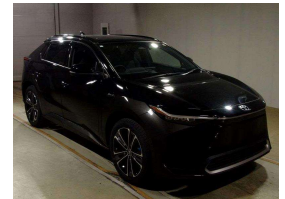

2023 Toyota BZ4X Z 4WD Dual Motor Electric /

We have helped Thousands of Kiwis make the move to Electric - EVLife!

VEHICLE INFORMATION

Cash Price

Includes GST

\$52,560

+ on-road-costs

Body
5 door, 4WD

Odometer
4,533 km

Engine
-

Fuel Type
Electric

Transmission
Automatic

Fuel Saver Rating
-

VIN
-

Reg No.

-

Ext Colour
Black

History
-

Seats
5 seats

Interior
-

Audio
-

Stock ID
61841

Finance this vehicle from only

\$245.08