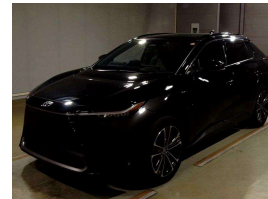

2023 Toyota BZ4X Z 4WD Dual Motor Electric /

We have helped Thousands of Kiwis make the move to Electric - EVLife!

VEHICLE INFORMATION

Cash Price

Includes GST

\$52,560

+ on-road-costs

Body
5 door, 4WD

Odometer
4,533 km

Engine
-

Fuel Type
Electric

Transmission
Automatic

Fuel Saver Rating
-

VIN
-

Reg No.

-

Ext Colour
Black

History
-

Seats
5 seats

Interior
-

Audio
-

Stock ID
61841

Finance this vehicle from only

\$245.08