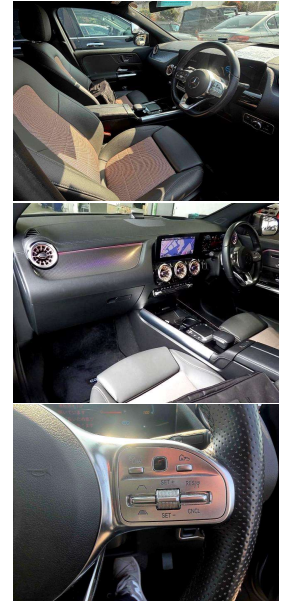

2022 Mercedes Benz EQA 250 Electric /

VEHICLE INFORMATION

Cash Price

Includes GST

\$45,560

+ on-road-costs

Body

5 door, SUV