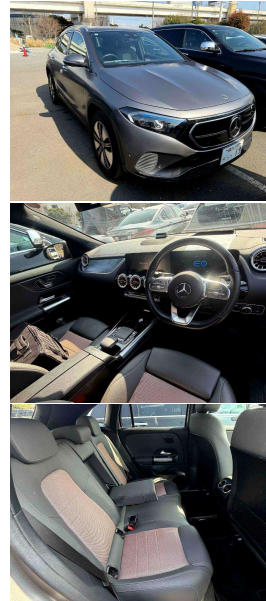

2022 Mercedes Benz EQA 250 Electric /

VEHICLE INFORMATION

Cash Price

Includes GST

\$45,560

+ on-road-costs

Body

5 door, SUV

Reg No.

-

Odometer

51,941 km

Ext Colour

Grey

Engine

-