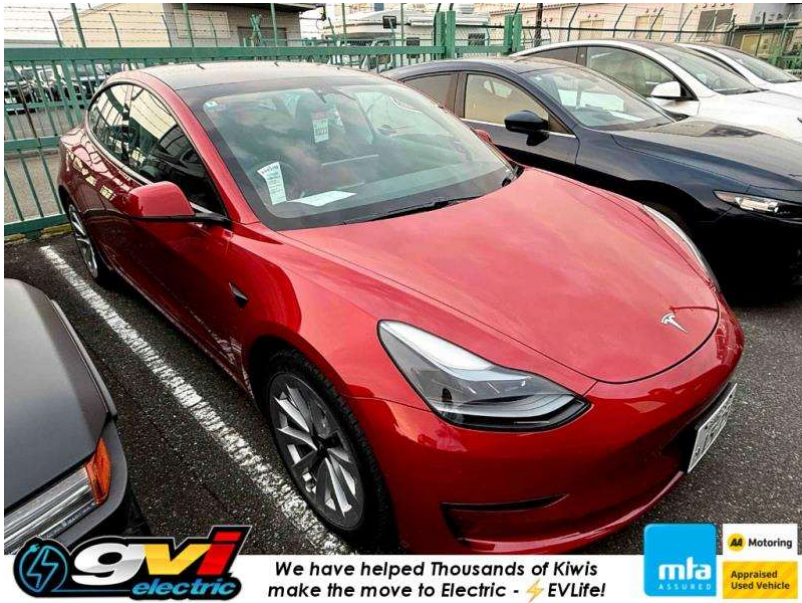

2022 Tesla Model 3 Long Range AWD 29kms /

VEHICLE INFORMATION

Cash Price

Includes GST

\$46,560

+ on-road-costs

Body
4 door, Sedan

Reg No.

-

Odometer
29,403 km

Ext Colour
Red

Engine
-

History

-

Fuel Type
Electric

Seats
5 seats

- Wanting to make the move to electric and need a large car with lots of range? Here you go, a New Zealand New Tesla Model 3 with front and rear trunks, huge cabin space and a massive battery

2022 TESLA MODEL 3 LONG RANGE DUAL MOTOR Refresh Updated Model
Powerful and Efficient Dual Electric Motors Deliver 250kW of AWD Performance
Huge 82kWh Battery delivering approx 480kms* on a charge (EPA Estimated)