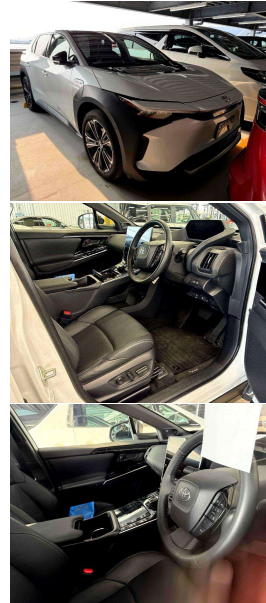

# 2022 Toyota BZ4X Z 4WD Dual Motor Electric /

We have helped Thousands of Kiwis make the move to Electric - ⚡ EVLife!

### Cash Price

Includes GST

**\$51,560**

+ on-road-costs

Body  
5 door, 4WD

Odometer  
9,843 km

Engine  
-

Fuel Type  
Electric

Transmission  
Automatic

Fuel Saver Rating  
-

VIN  
-

Reg No.

-

Ext Colour  
White

History  
-

Seats  
5 seats