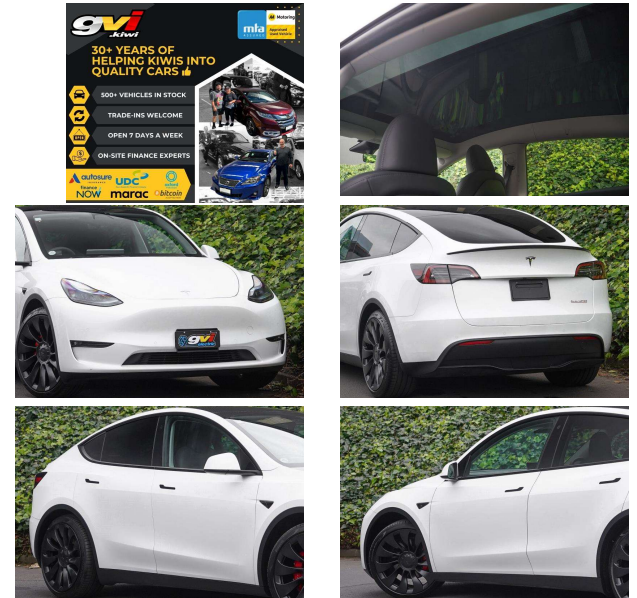

2023 Tesla Model Y Performance AWD Dual

VEHICLE INFORMATION

Cash Price

Includes GST

\$65,560

+ on-road-costs

Body

5 door, 4WD

Reg No.

-

Odometer

44,026 km

Ext Colour

White

Engine

-

History

-

Fuel Type

Electric

Seats

5 seats

Transmission

Automatic

Dual Electric Motors pumping out 461kW accelerating this Red performance machine 0 - 100kph in 3.1 seconds Live a life less ordinary and put a smile on your face every time you press the go pedal

2023 Tesla Model Y Performance Dual Motor Long Range 4x4
Powerful dual motor 4WD Performance with 461kW