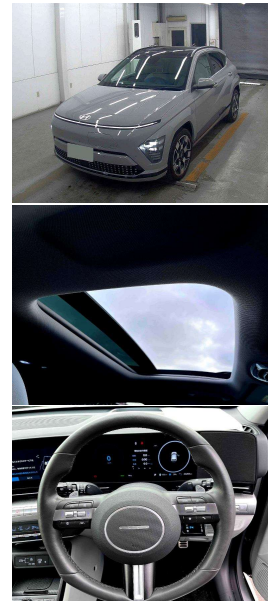

2023 Hyundai Kona Lounge 64kWh As New

VEHICLE INFORMATION

Cash Price

Includes GST

\$52,560

+ on-road-costs

Body

5 door, SUV

Fuel Saver Rating

6 out of 6 stars

VIN

-

Reg No.

-

Ext Colour

Grey