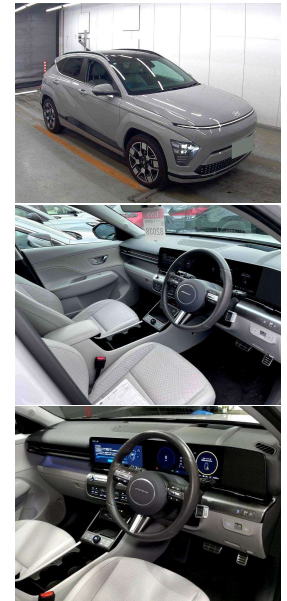

2023 Hyundai Kona Lounge 64kWh As New

VEHICLE INFORMATION

Cash Price

Includes GST

\$52,560

+ on-road-costs

Body

5 door, SUV

Odometer

26,282 km

Engine

-

Fuel Type

Electric

Transmission

Automatic

Fuel Saver Rating

6 out of 6 stars

VIN

-

Reg No.

-

Ext Colour

Grey

History

-

Seats

5 seats

Interior

-

Audio

-