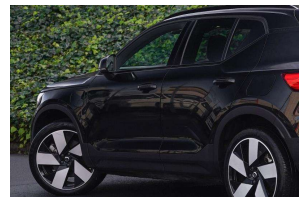

2022 Volvo C40 Recharge Ultimate Dual Motor

VEHICLE INFORMATION

Cash Price

Includes GST

\$45,560

+ on-road-costs

Body

5 door, 4WD

Reg No.

-

Odometer

70,697 km

Ext Colour

Black

Engine

-