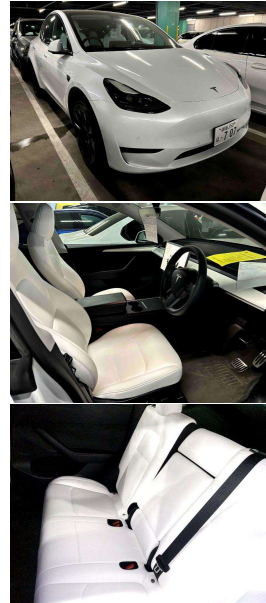

2022 Tesla Model Y 60kWh 43kms / Premium

We have helped Thousands of Kiwis make the move to Electric - ⚡ EVLife!

VEHICLE INFORMATION

Cash Price

Includes GST

\$48,560

+ on-road-costs

Body
5 door, SUV