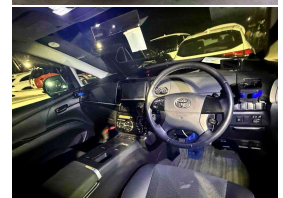

2014 Toyota Estima Hybrid Premium 7 Seater /

We have helped Thousands of Kiwis make the move to Electric - ⚡ EVLife!

VEHICLE INFORMATION

Cash Price

Includes GST

\$25,560

+ on-road-costs

Body
5 door, People Mover

Seats
7 seats

Transmission
Automatic

Interior

-

Fuel Saver Rating

Audio

-

VIN