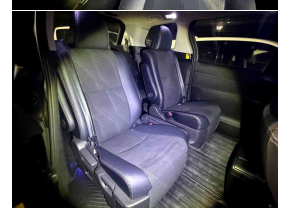

2014 Toyota Estima Hybrid Premium 7 Seater /

We have helped Thousands of Kiwis make the move to Electric - ⚡ EVLife!

VEHICLE INFORMATION

Cash Price

Includes GST

\$25,560

+ on-road-costs

Body
5 door, People Mover

Seats
7 seats

Transmission
Automatic

Interior

-

Fuel Saver Rating

Audio

-

VIN