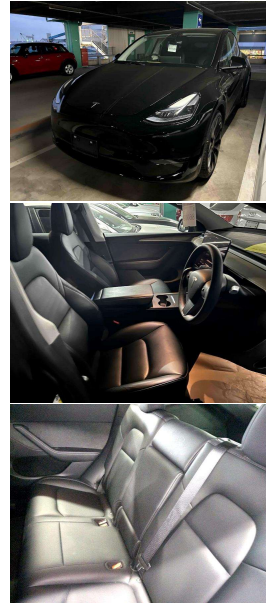

2023 Tesla Model Y Performance AWD 4WD

VEHICLE INFORMATION

Cash Price

Includes GST

\$65,560

+ on-road-costs

Body

5 door, 4WD