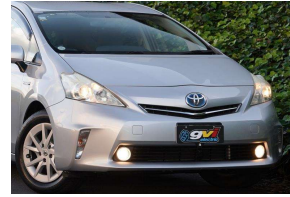

2014 Toyota Prius Alpha S Hybrid / EV Mode /

We have helped Thousands of Kiwis make the move to Electric - ⚡ EVLife!

VEHICLE INFORMATION

Cash Price

Includes GST

\$15,560

+ on-road-costs

Body

5 door, Station Wagon

Reg No.

-

Odometer

102,303 km

Ext Colour

Silver

Engine

Automatic

Interior

-

Fuel Saver Rating

3.5 out of 6 stars

Audio

-

VIN

The Prius Alpha Wagon is the perfect suburban hybrid that you can run around town in full "EV" pure electric motor mode and on the motorway and out of town utilise both the electric and petrol engines for that extra power and go when you need it