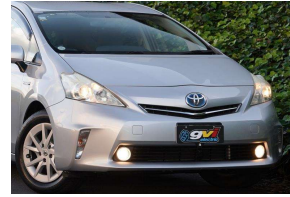

2014 Toyota Prius Alpha S Hybrid / EV Mode /

We have helped Thousands of Kiwis make the move to Electric - EVLife!

VEHICLE INFORMATION

Cash Price

Includes GST

\$15,560

+ on-road-costs

Finance this vehicle from only