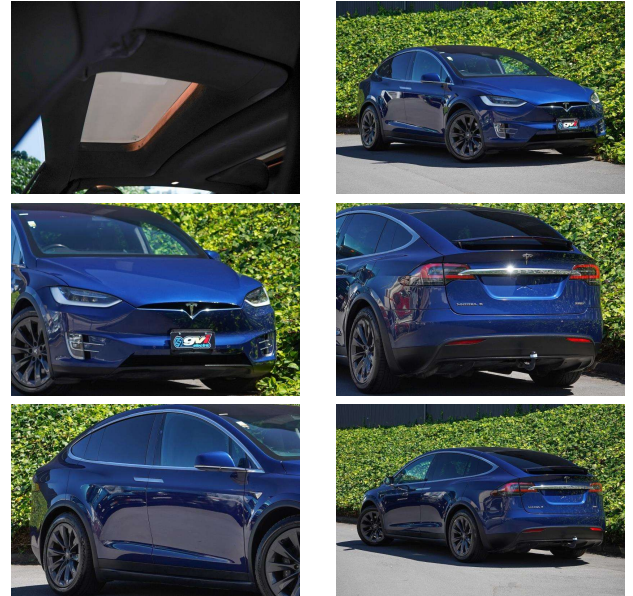

# 2019 Tesla Model X 100D 4WD Long Range /

## VEHICLE INFORMATION

### Body

5 door, 4WD