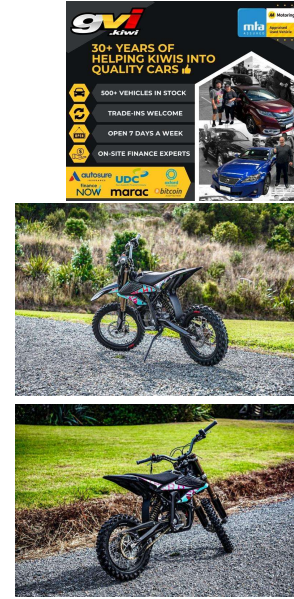

# 2025 Sur-Ron Hyper Bee I'm Yours for \$29 a