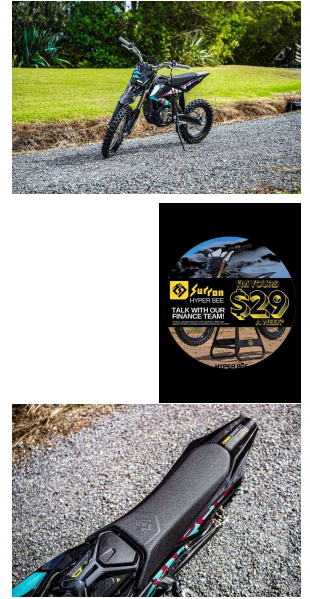

# 2025 Sur-Ron Hyper Bee I'm Yours for \$29 a