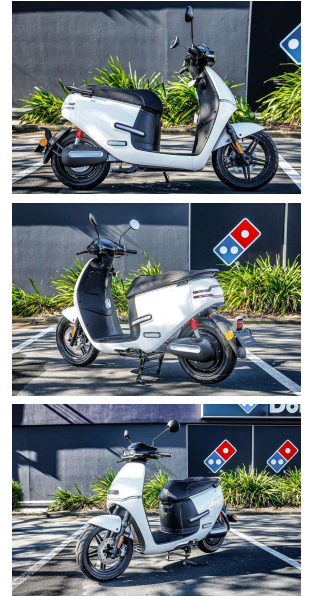

2026 Horwin EK1 100% Electric / 80kms

VEHICLE INFORMATION

Cash Price

Includes GST

\$5,675

+ on-road-costs

Finance this vehicle from only

\$30.39

per week*

Gain peace of mind with Mechanical Breakdown Insurance. Ask us how.

Body

1 door, Scooter

Odometer

1 km

Engine

-

Reg No.

-

Ext Colour

White

History

-

Seats

1 seats

Move - Without noise

Move - Without emissions

Move - Without traffic & parking concerns

Introducing the brand new Horwin EK1 Electric Moped - Let the EK1 move you

The EK1's powerful 2.5kW motor and large 72V 36Ah lithium-ion battery will take you up to 80kms on a charge* and can be ridden on a learners car licence